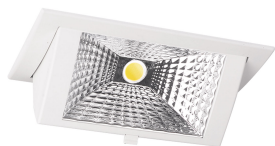

Specifications LED Downlight Wallwasher Wally Medium White 27W 3850lm 78x100D - 840 Cool White - 238x145mm

[View Product](#)

General Information

SKU	220678
EAN	8720584027270
Brand	Lumi Parts
Manufacturer Name	WallWasher Wally2 LED SLM module white 4000K Philips Fortimo LED, incl. driver
Any Lamp all-in warranty	5 Years
Average Lifetime (h)	50000

Technical Information

Tiltable	Yes
Technology	LED Integrated
Wattage	27
Voltage (V)	220-240
Dimmable	Not Dimmable
Colour Code	840 Cool White
Colour temperature (Kelvin)	4000 Cool White
Colour Rendering (Ra)	80-89
Colour of Light	White
Light colour options	Single Color
Driver Included	Yes
Beam Angle (degree)	78x100

Luminous Flux (Lumen)	3850
Luminous Efficacy (lm/W)	142.6
Power factor	>0.90
Installation Depth (mm)	100
Optical Cover	Glass
Product Type Category	LED Downlight

Fixture Information

Mounting Method	Recessed
Cut out (mm)	218x125
IP-rating	IP20
Housing	Aluminium
Colour of the Fixture	White
Colour of material	White
Fixture Connection	PIP [Push-in connector and pull relief]
Series	Wally Medium