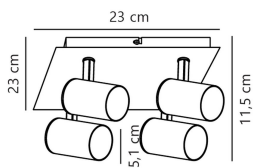

Specifications Nordlux Frida 4-Spot Metal White | Suitable for 4x GU10

[View Product](#)

General Information

SKU	253666
EAN	5701581477285
Brand	Nordlux
Manufacturer Name	Frida 4-Spot Spots White
Any Lamp all-in warranty	2 Years

Technical Information

Technology	Fixture with Socket
Voltage (V)	220-240
Dimmable	Dimmable when using a Dimmable Bulb
Suitable for	GU10
Including bulb	No
Amount of bulbs required	4
Maximum Wattage Rating	35
Tiltable	Yes
Mounting Method	Ceiling
Emergency Lighting	No Emergency Unit
Product Type Category	Decorative Lighting with Socket

Fixture Information

Fixture Connection Cable

IP-rating IP20

Colour of the Fixture White

Housing Metal

Series Frida

Dimensions

Length (mm) 115

Width (mm) 230

Height (mm) 230

Sensor Information

Type of sensor No Sensor

Why Any-lamp?

 Order from the **largest lighting specialist** in Europe  **Customised** quotation

 Up to **7 years warranty**  **Easy** return process