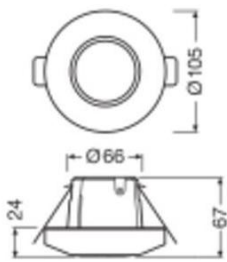

## Specifications Ledvance Dali-2 Sensors Light/Presence-40X5 IR Recessed

[View Product](#)

### Technical Information

Wattage	0.1
Voltage (V)	10-22,5
Fixture Connection	Screwless terminal
Mounting Method	Recessed
Product Type Category	Accessory - Sensor

### Dimensions

Height (mm)	67
-------------	----

Width (mm)	105
Diameter (mm)	105

## Sensor Information

---

Type of sensor	Light Sensor
Sensor Reach (m)	40x5
Sensor Detection Angle (degree)	360